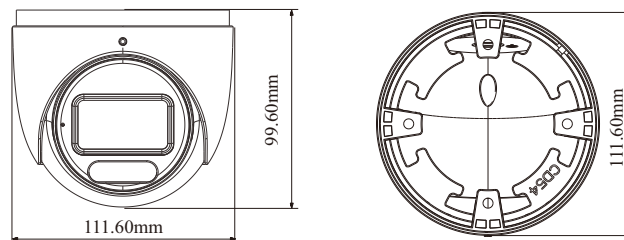

DORI Distance

Lens	Detect	Observe	Recognize	Identify
2.8~12mm(W)	64m(210ft)	26m(84ft)	13m(42ft)	6m(20ft)
2.8~12mm(T)	189m(619ft)	75m(247ft)	38m(124ft)	19m(62ft)
Others				
Power Supply	DC12V/PoE			
Power Consumption	< 9W			
Storage Conditions	- 30 °C ~ 65 °C (-22°F~149°F), Humidity: less than 95 % (non-condensing)			
Operating Conditions	- 30 °C ~ 60 °C (-22°F~140°F), Humidity: less than 95 % (non-condensing)			
Dimensions (mm)	Φ 111.6 × 99.6			
Weight (net)	Approx. 0.66KG			
Installation	Ceiling mounting; wall mounting			
Certificate	CE, FCC			
Environmental Protection	Complies with Directive EU RoHS, WEEE(2012/19/EU), directive 94/62/EC and REACH(EC1907/2006)			

DIMENSIONS