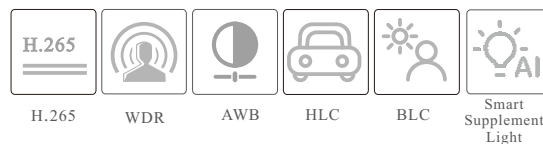

TD-9545S4-C

4MP Dual Illumination Water-proof
Turret Network Camera

- H.265+ /H.265 /H.264+ /H.264/MJPEG coding
- Max. resolution: 4MP (2560 × 1440)
- Auto day/night switch
- 3D DNR, HWDR, HLC, BLC, etc.
- ROI coding
- Support smart supplement light
- 30~40m white light view distance; 30~50m IR view distance
- DC12V/PoE power supply
- IP 67 ingress protection
- Support three streams
- Support remote monitoring by smart phones& tablet PCs with iOS and Android OS
- Support P2P function
- Support SMD
- Support line crossing detection, region intrusion detection, abandoned/missing object detection, video exception detection